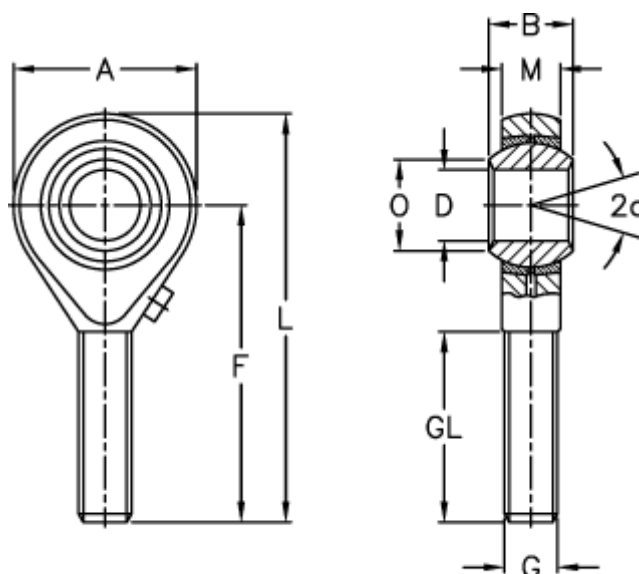

Article number: 54301012

Description: LDK Rod end POS 12L
Threaded left

Measures

A	= 30	L	= 69
a (degrees)	= 13	M	= 12.00
B	= 16	O	= 15.40
D	= 12	Static load C0 (kN)	= 22.8
Dynamic load C (kN)	= 10.0	Weight (g)	= 85
F	= 54		
g	= M12		
GL	= 33		